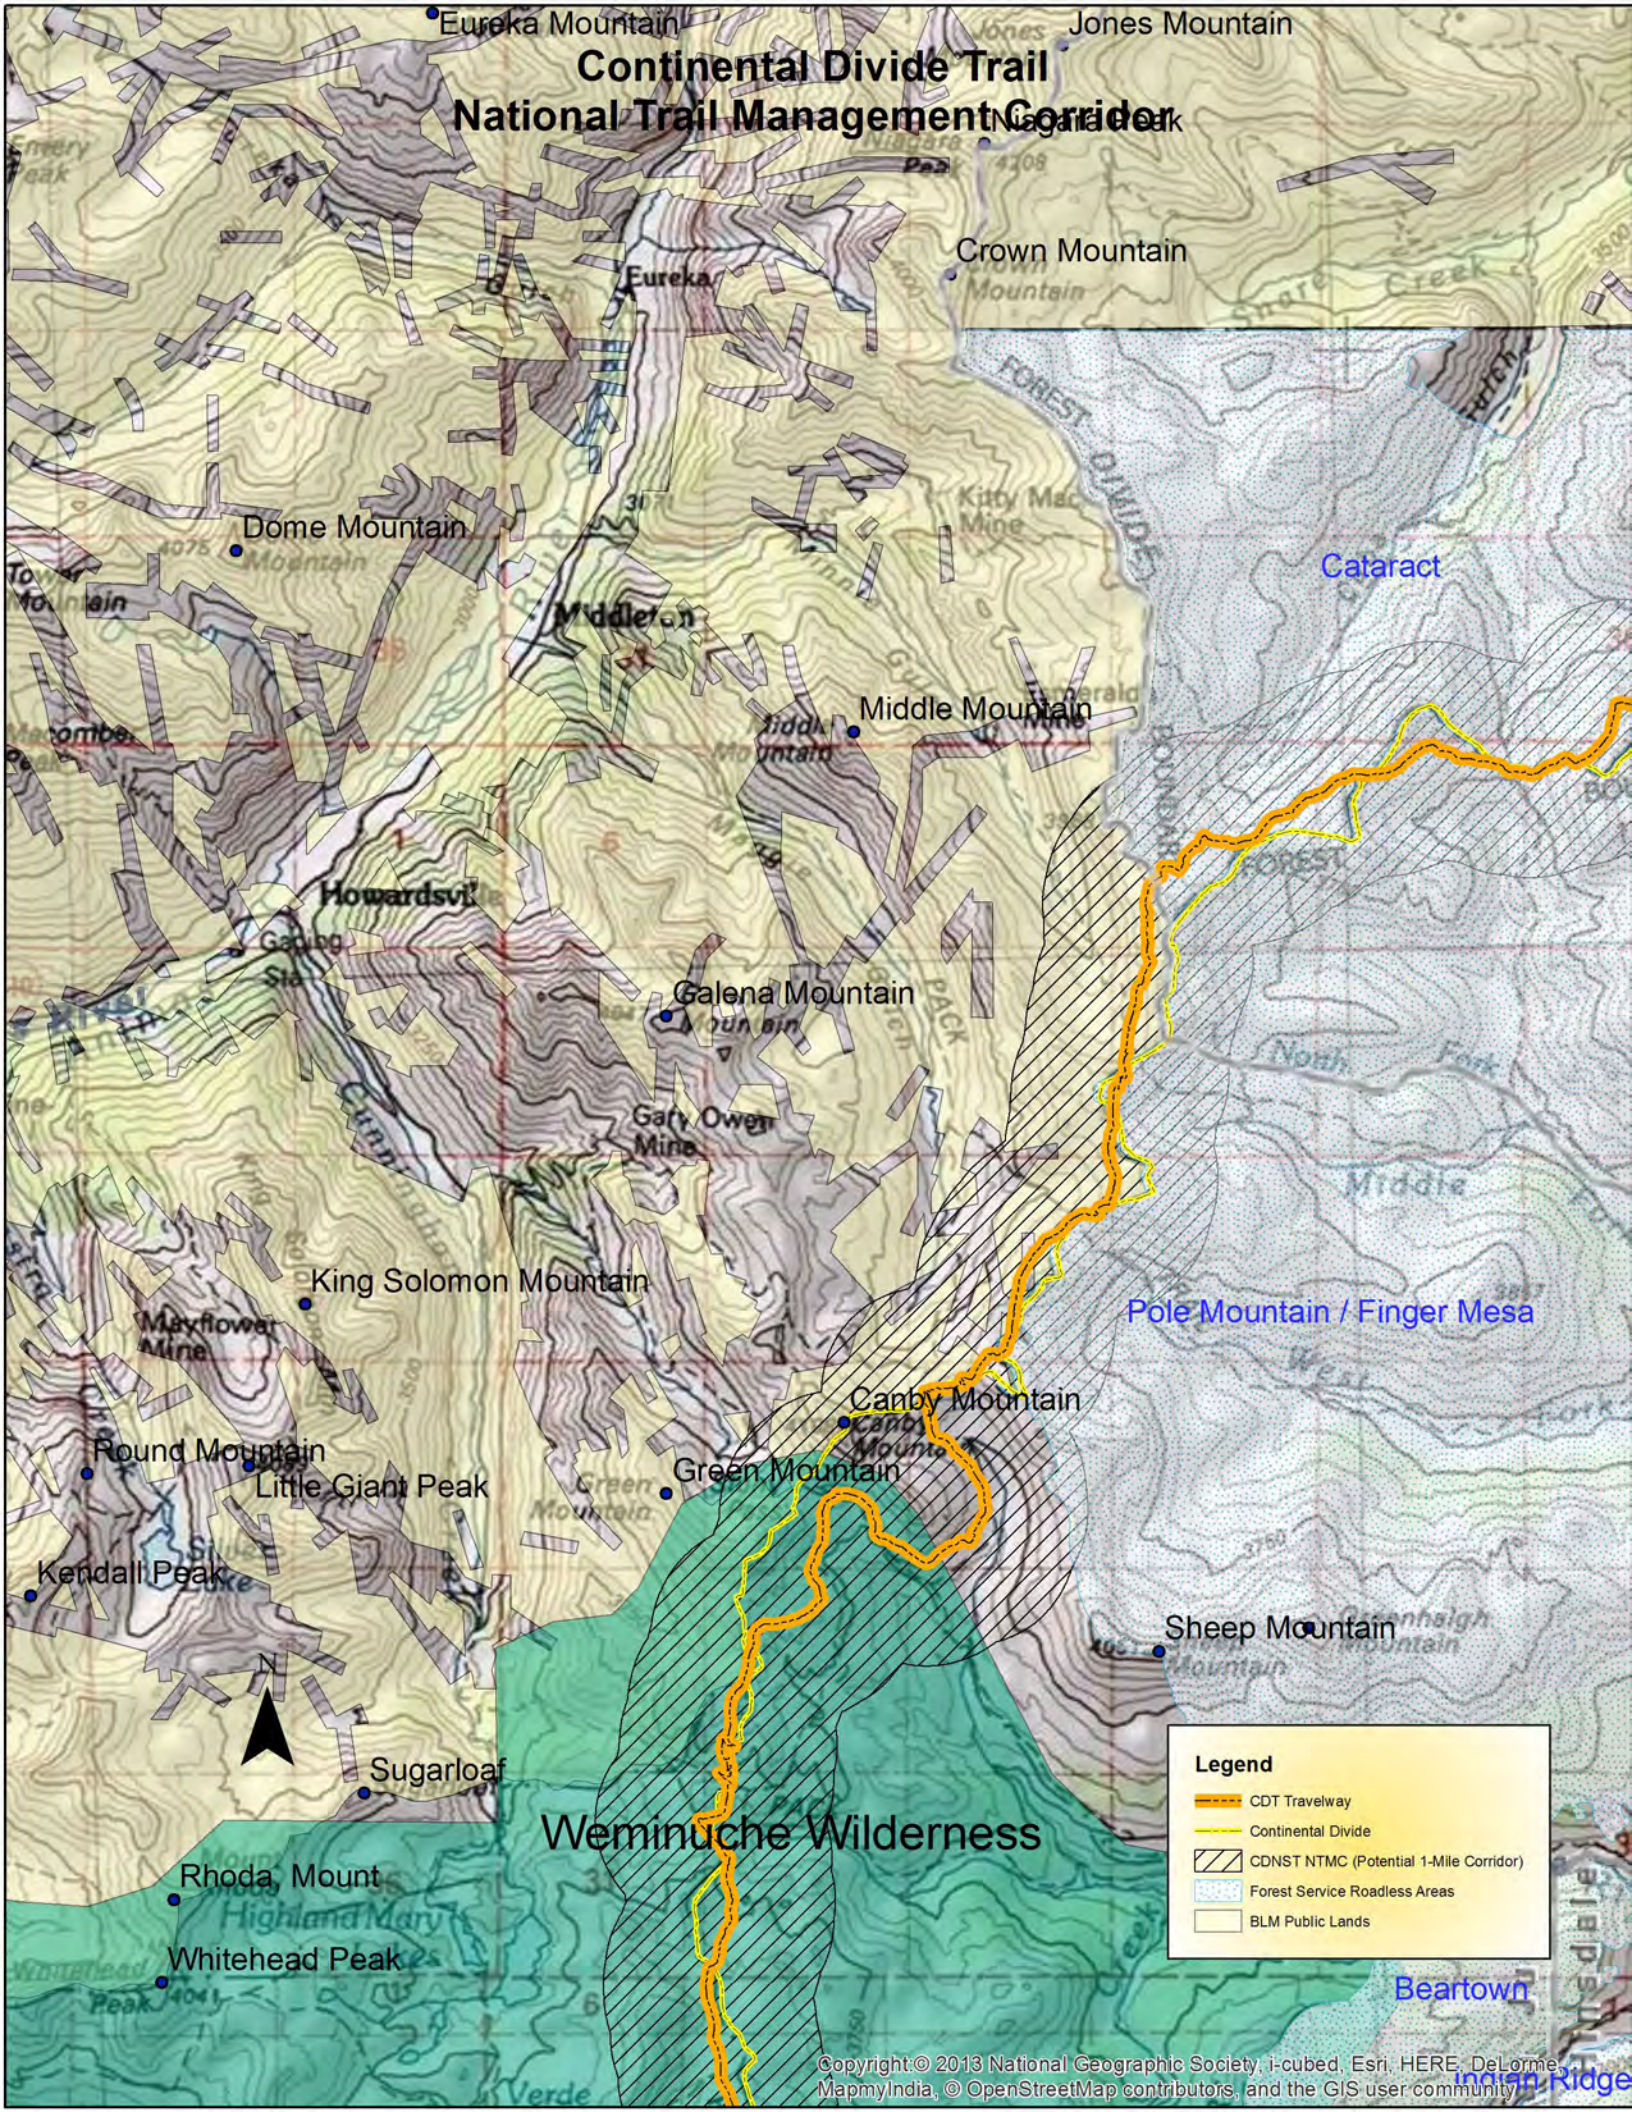

Continental Divide Trail National Trail Management Corridor

Legend

- CDT Travelway
- Continental Divide
- CDNST NTMC (Potential 1-Mile Corridor)
- Forest Service Roadless Areas
- BLM Public Lands